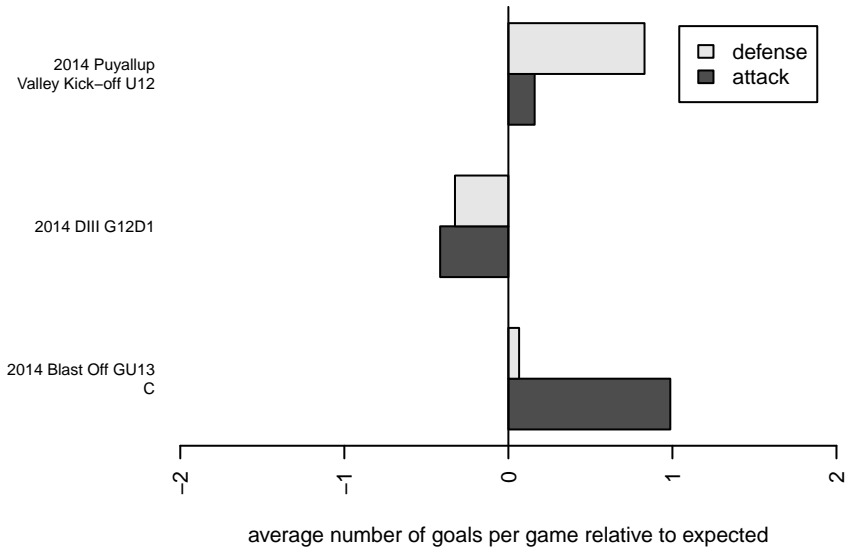

Performance relative to 13 month average