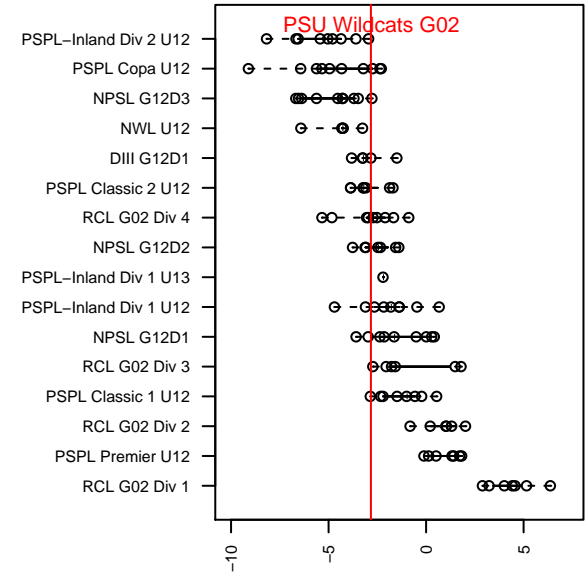

**attack and defense rating
relative to others at age
and all opponents in last 13 months**