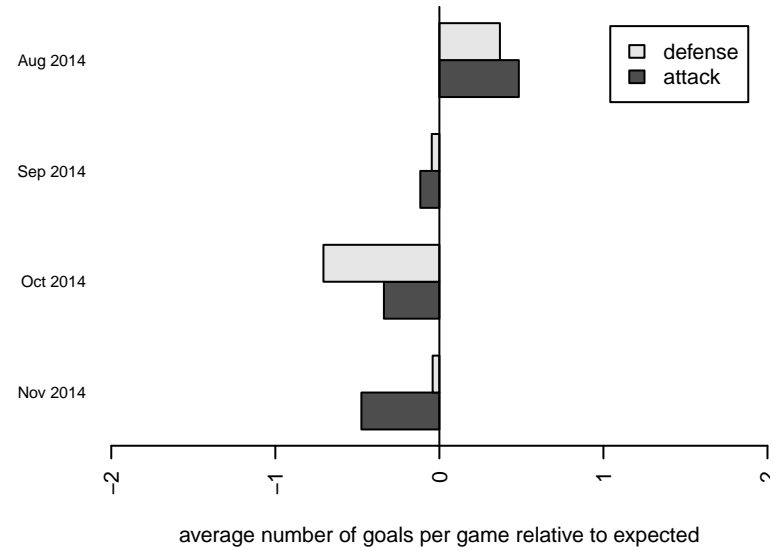

Performance relative to 13 month average